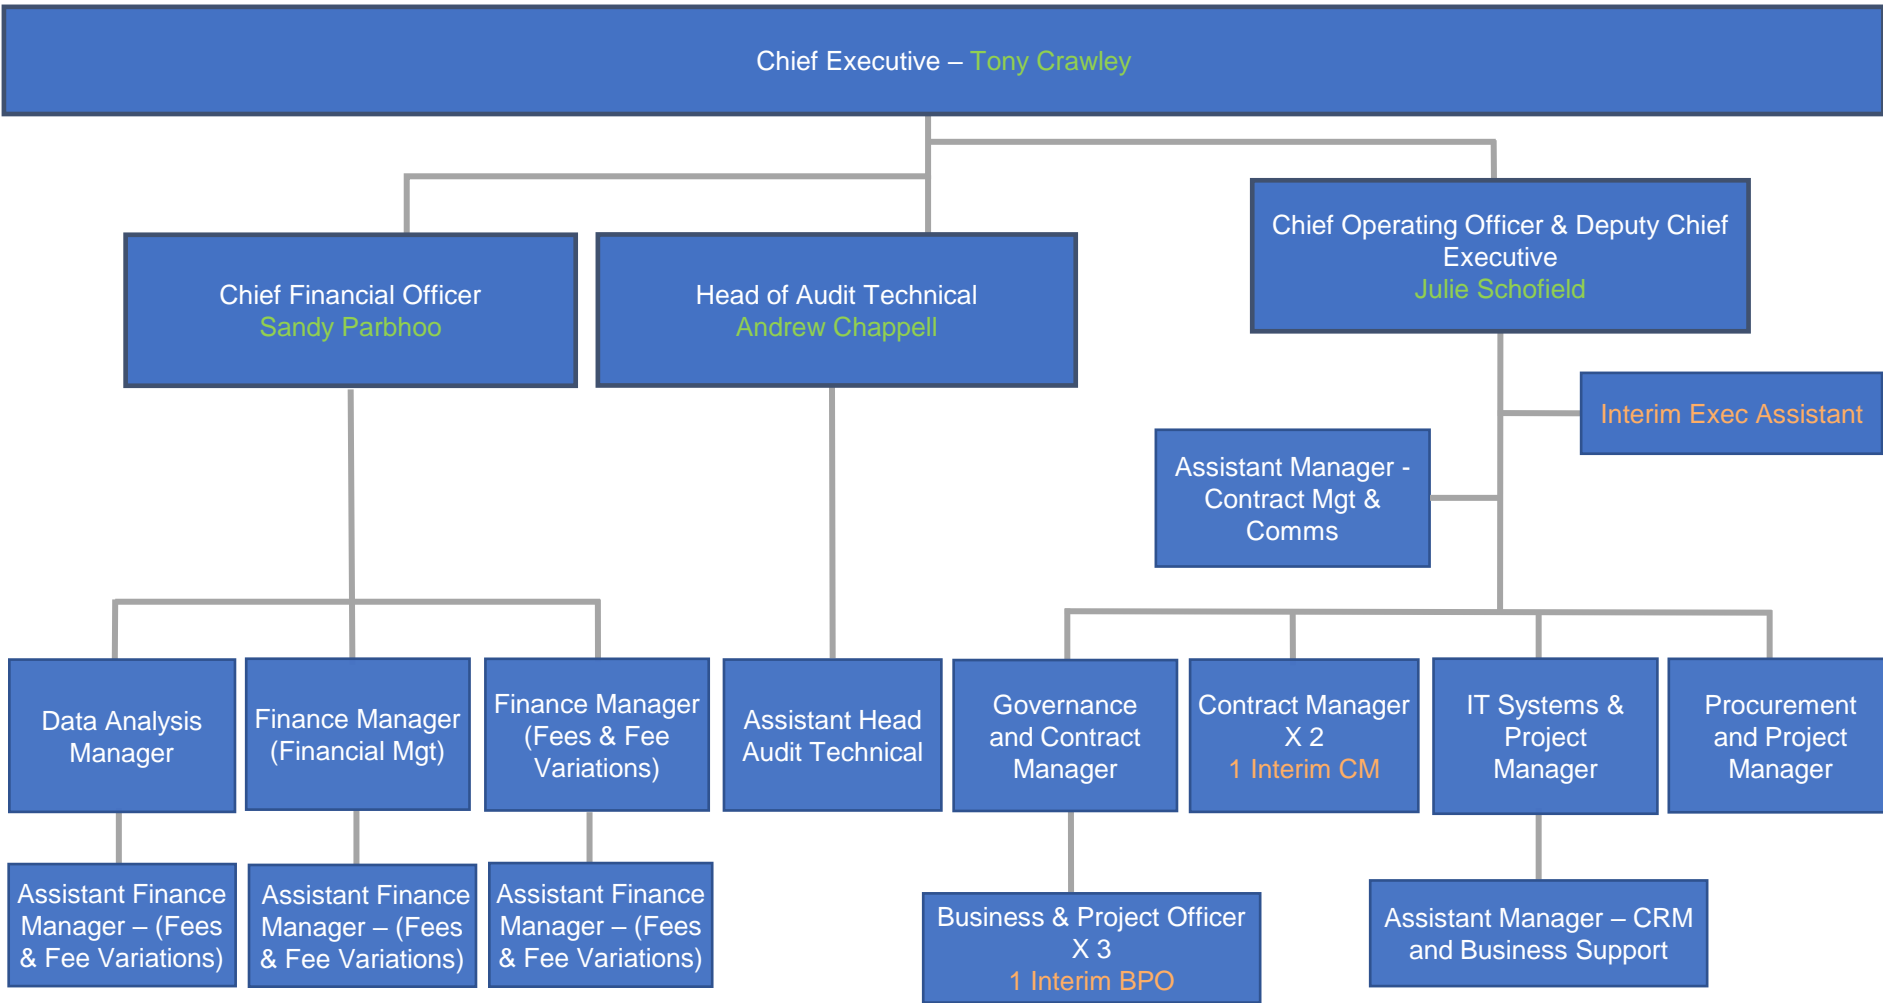

Structure as at March 2025 - Names

Email address format is firstname.surname@psaa.co.uk
 Prospect is the recognised trade union

Evanna usually works Mon-Thus
 Anna usually works Mon- Thurs
 Becky works 4 days per week, but not Thursday